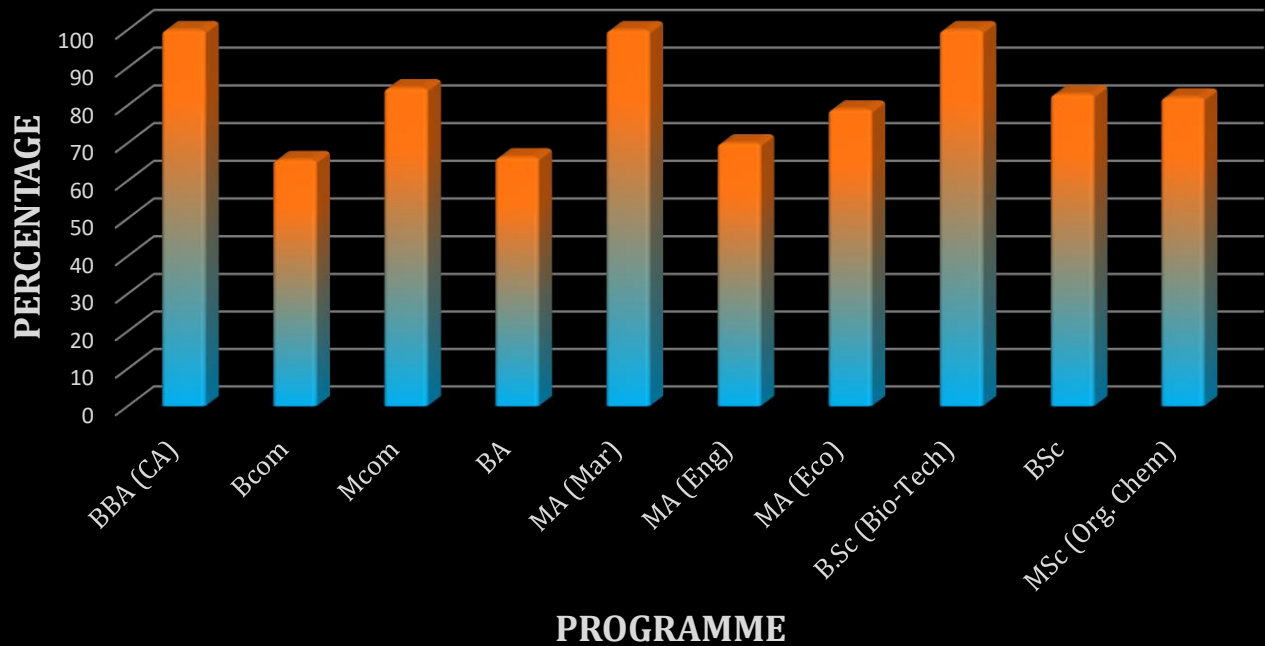

Programme wise Results Academic Year 2018-19

Programme wise Results Academic Year 2017-18