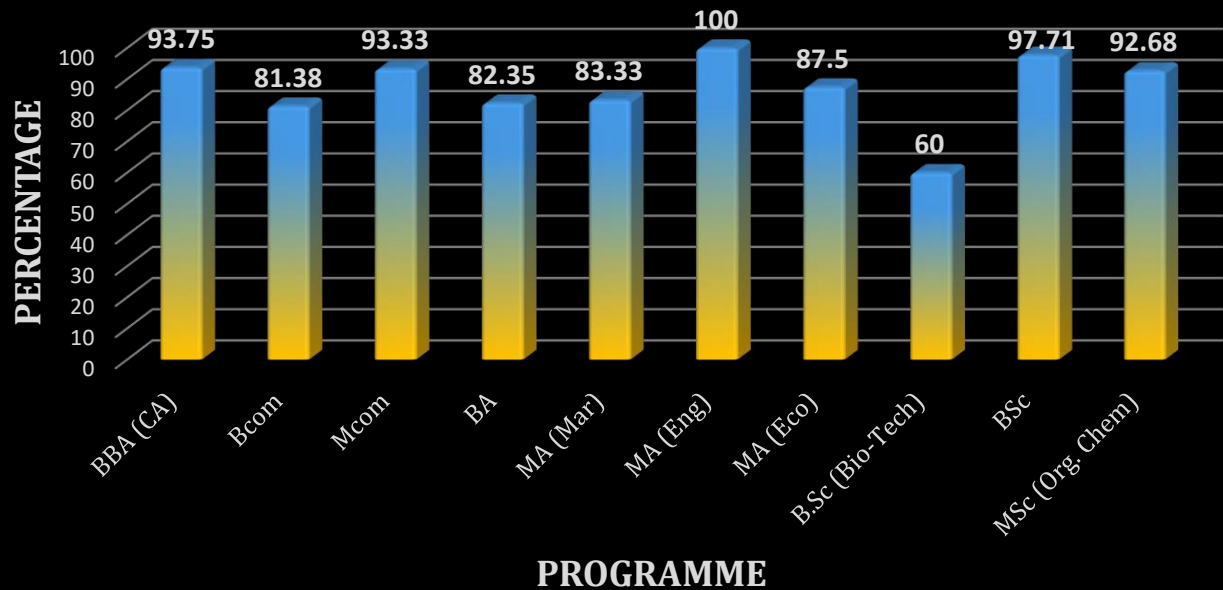

(Reaccredited with 'A' Grade by NAAC)

Affiliated to Savitribai Phule Pune University, Pune

COLLEGE EXAMINATION COMMITTEE

Programme wise Results Academic Year 2020-21

Programme wise Results Academic Year 2019-20