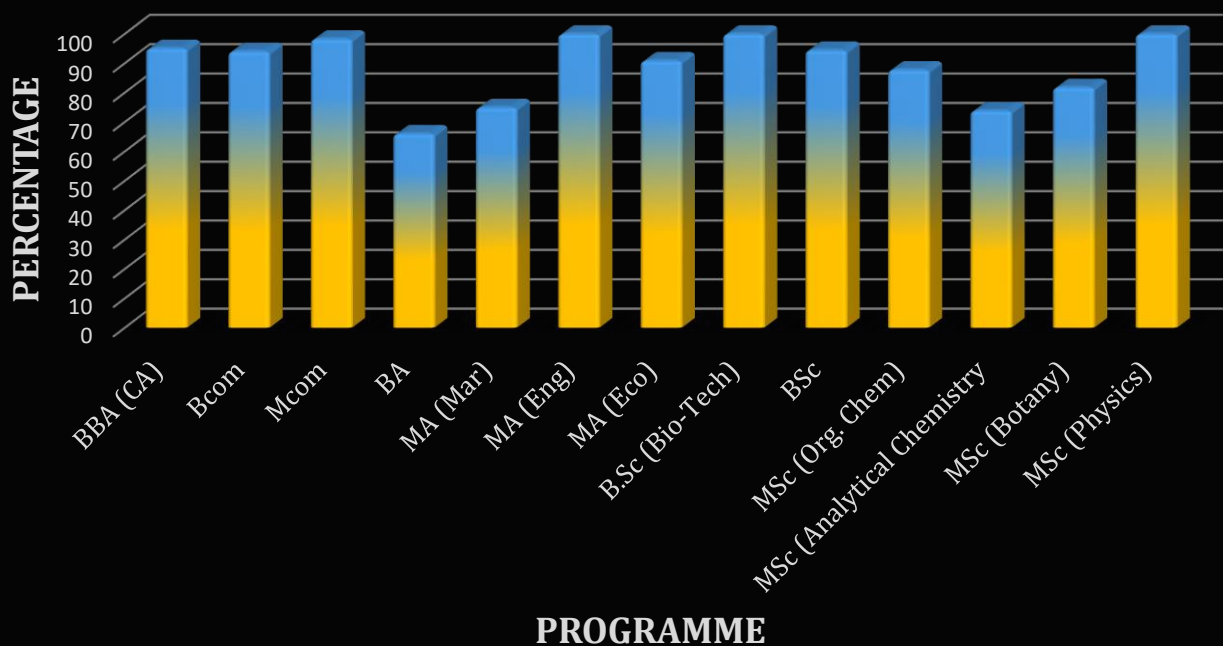

Results of Bachelor of Vocational Programme (under Ordinance 125)

Programme wise Results Academic Year 2021-22

Rayat Shikshan Sanstha's

Annasaheb Awate College Arts, Commerce & Hutatma Babu Genu Science College, Manchar