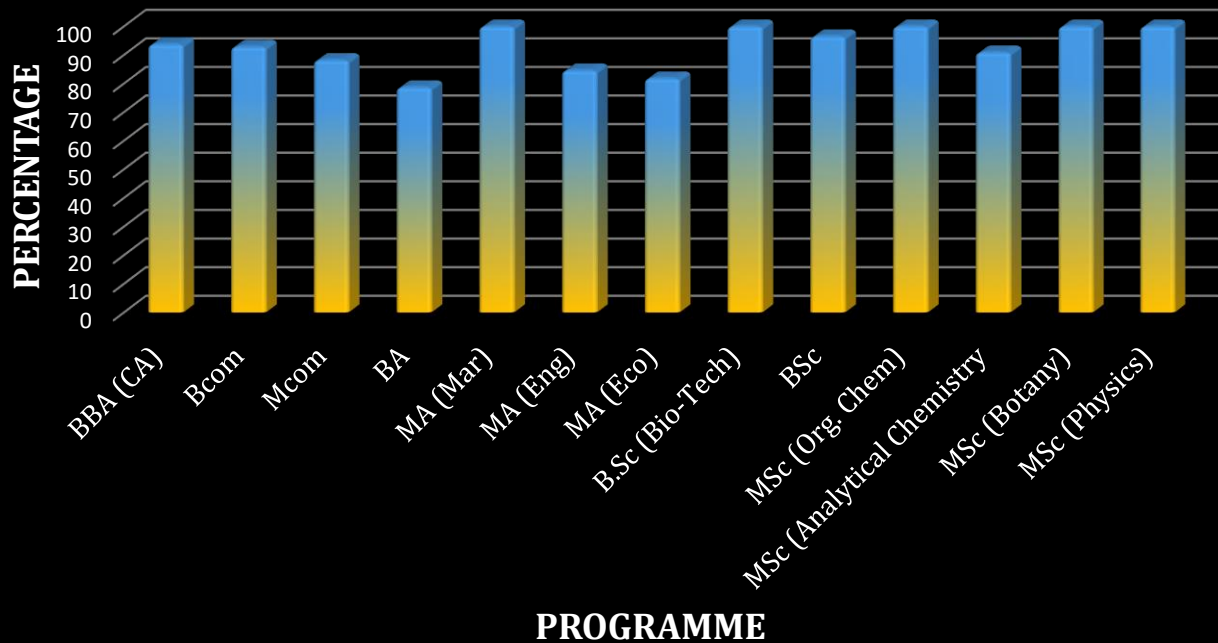

Rayat Shikshan Sanstha's

Annasaheb Awate College Arts, Commerce & Hutatma Babu Genu Science College, Manchar

(Reaccredited with 'A' Grade by NAAC)

Affiliated to Savitribai Phule Pune University, Pune

COLLEGE EXAMINATION COMMITTEE

Programme wise Results Academic Year 2020-21